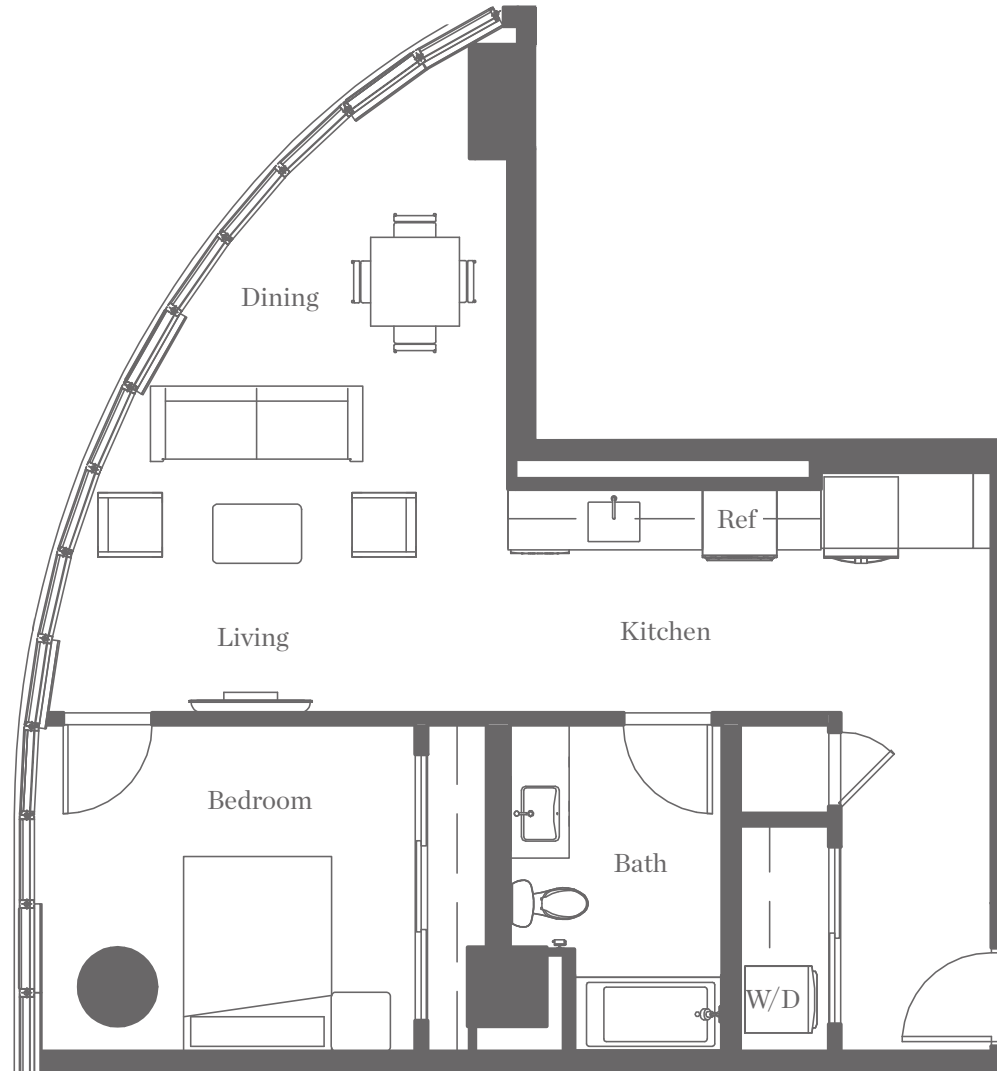

L26

1 BEDROOM
1 BATHROOM
842 SQ. FT.

Residences
226, 326, 426, 526

KURVE
ON WILSHIRE

2801 Sunset Place Los Angeles, 90005
323 825 8783 KurveOnWilshire.com

Floor plans are artist's rendering. All dimensions are approximate. Actual product and specifications may vary in dimension or detail. Not all features are available in every apartment. Prices and availability are subject to change. Please see a representative for details.