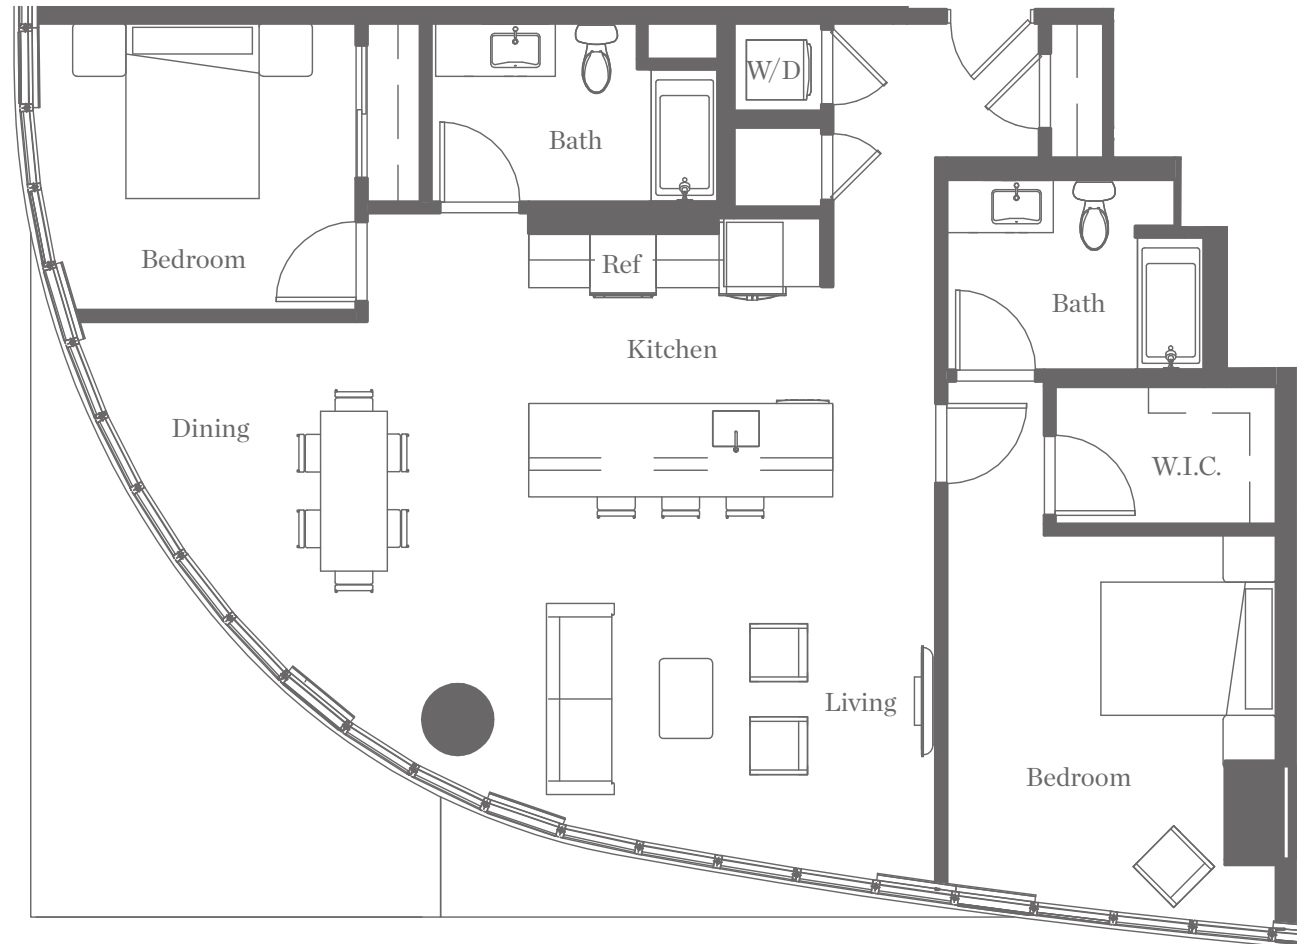

L25

2 BEDROOM
2 BATHROOM
1,331 SQ. FT.

Residences
225, 325, 425, 525

KURVE
ON WILSHIRE

2801 Sunset Place Los Angeles, 90005
323 825 8783 KurveOnWilshire.com

Floor plans are artist's rendering. All dimensions are approximate. Actual product and specifications may vary in dimension or detail. Not all features are available in every apartment. Prices and availability are subject to change. Please see a representative for details.