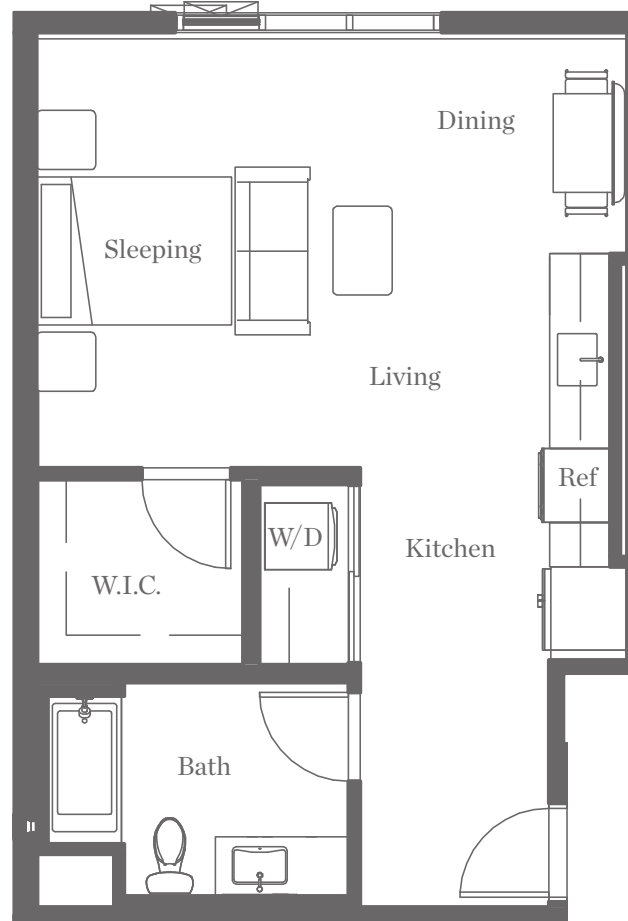

65

STUDIO

1 BATHROOM

632 - 648 SQ. FT.

Residences

165, 265, 365, 465, 565

KURVE
ON WILSHIRE

2801 Sunset Place Los Angeles, 90005
323 825 8783 KurveOnWilshire.com

Floor plans are artist's rendering. All dimensions are approximate. Actual product and specifications may vary in dimension or detail. Not all features are available in every apartment. Prices and availability are subject to change. Please see a representative for details.