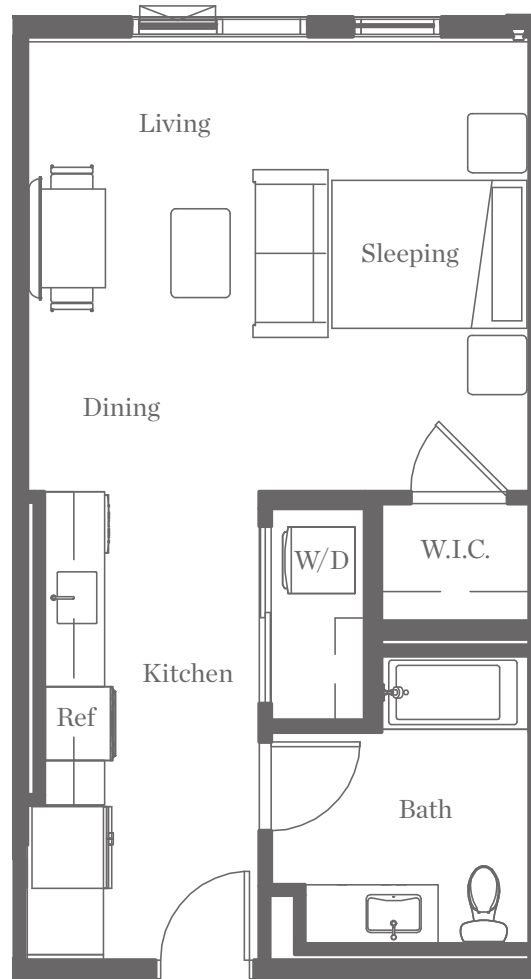

54

STUDIO

1 BATHROOM

580 - 639 SQ. FT.

Residences

151, 154, 157, 160, 251, 254, 257,
260, 351, 354, 357, 360, 451, 454,
457, 460, 551, 554, 557, 560, 651,
654, 657, 660

KURVE

ON WILSHIRE

2801 Sunset Place Los Angeles, 90005
323 825 8783 KurveOnWilshire.com

Floor plans are artist's rendering. All dimensions are approximate. Actual product and specifications may vary in dimension or detail. Not all features are available in every apartment. Prices and availability are subject to change. Please see a representative for details.