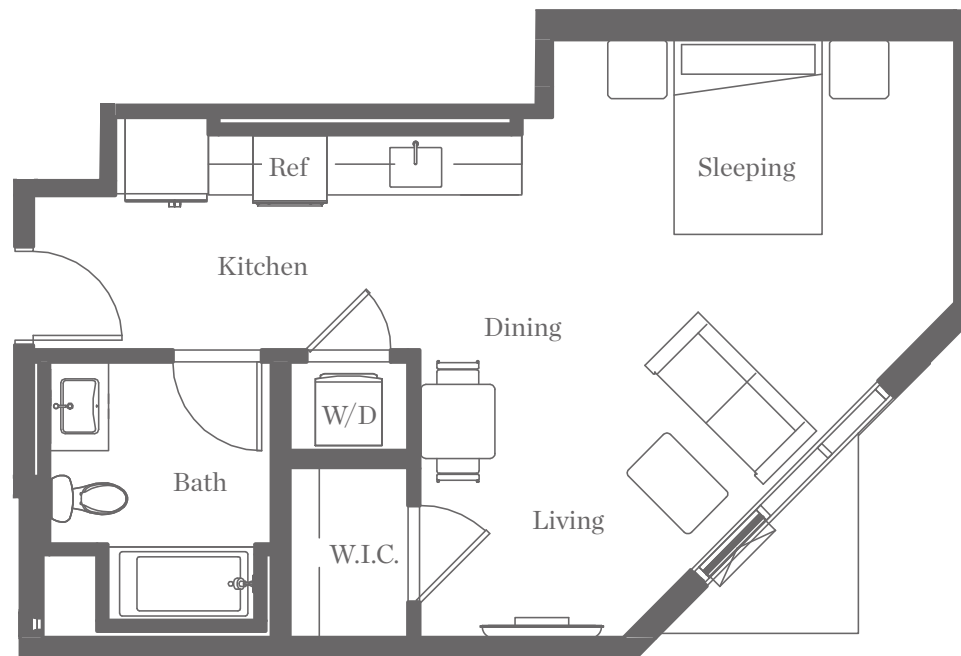

# 33

STUDIO  
1 BATHROOM  
575 SQ. FT.

Residences  
233, 333, 433

KURVE  
ON WILSHIRE

2801 Sunset Place Los Angeles, 90005  
323 825 8783 [KurveOnWilshire.com](http://KurveOnWilshire.com)

Floor plans are artist's rendering. All dimensions are approximate. Actual product and specifications may vary in dimension or detail. Not all features are available in every apartment. Prices and availability are subject to change. Please see a representative for details.