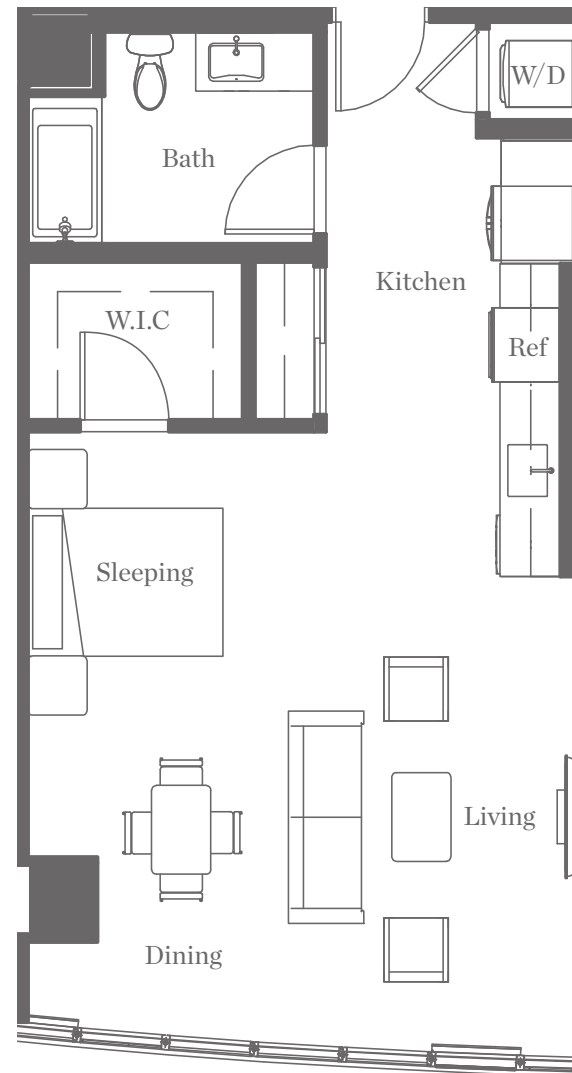

23

STUDIO
1 BATHROOM
695 SQ. FT.

Residences

623, 723, 823, 923, 1023, 1123,
1223, 1423, 1523, 1623, 1723,
1823, 1923, 2023, 2123

KURVE
ON WILSHIRE

2801 Sunset Place Los Angeles, 90005
323 825 8783 KurveOnWilshire.com

Floor plans are artist's rendering. All dimensions are approximate. Actual product and specifications may vary in dimension or detail. Not all features are available in every apartment. Prices and availability are subject to change. Please see a representative for details.