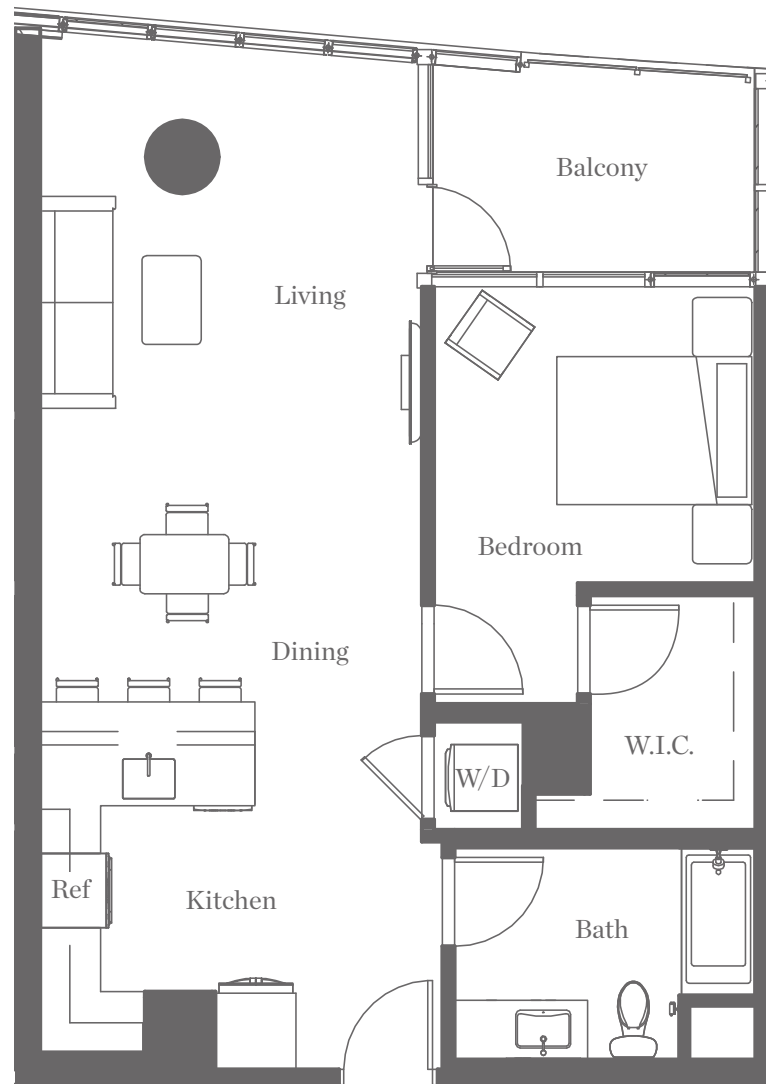

20

1 BEDROOM

1 BATHROOM

798 - 950 SQ. FT.

Residences

620*, 720, 820, 920, 1020, 1120,
1220, 1420, 1520, 1620, 1720,
1820, 1920, 2020, 2120

* Den

KURVE
ON WILSHIRE

2801 Sunset Place Los Angeles, 90005
323 825 8783 KurveOnWilshire.com

Floor plans are artist's rendering. All dimensions are approximate. Actual product and specifications may vary in dimension or detail. Not all features are available in every apartment. Prices and availability are subject to change. Please see a representative for details.