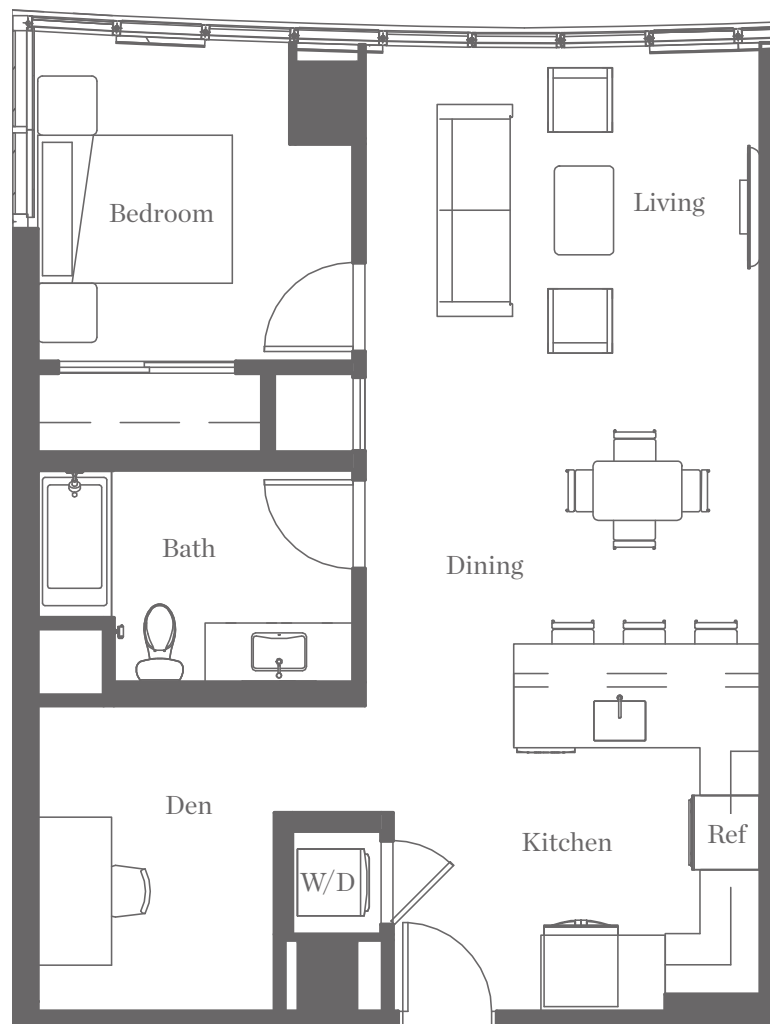

18

1 BEDROOM + DEN
1 BATHROOM
798 - 855 SQ. FT.

Residences

618*, 718, 818, 918, 1018, 1118,
1218, 1418, 1518, 1618, 1718,
1818, 1918, 2018, 2118

* Balcony

KURVE
ON WILSHIRE

2801 Sunset Place Los Angeles, 90005
323 825 8783 KurveOnWilshire.com

Floor plans are artist's rendering. All dimensions are approximate. Actual product and specifications may vary in dimension or detail. Not all features are available in every apartment. Prices and availability are subject to change. Please see a representative for details.