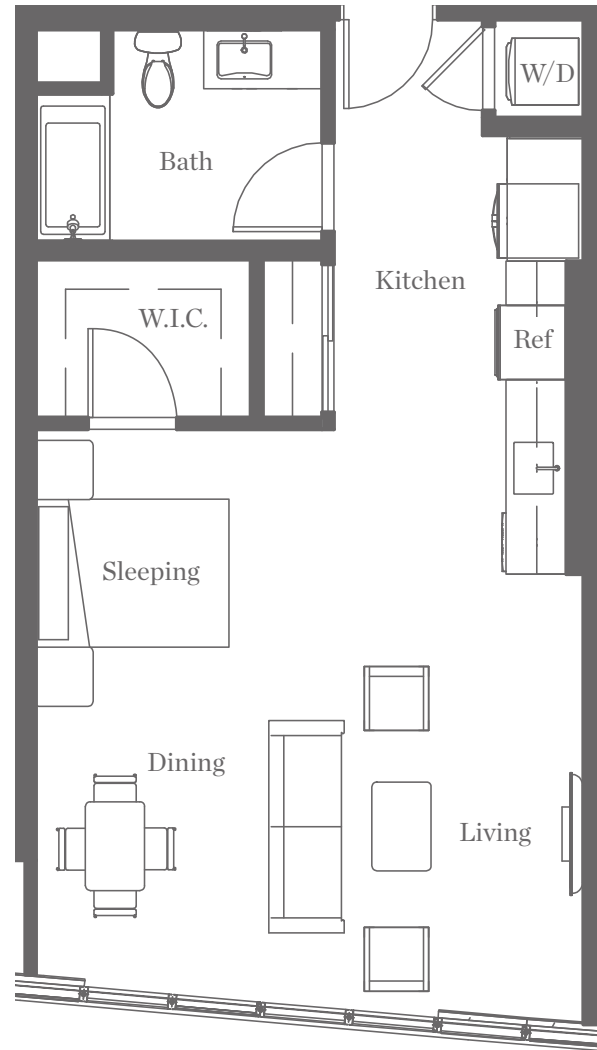

14

STUDIO
1 BATHROOM
664 SQ. FT.

Residences
614, 714, 814, 914, 1014, 1114,
1214, 1414, 1514, 1614, 1714,
1814, 1914, 2014, 2114, 2214

KURVE
ON WILSHIRE

2801 Sunset Place Los Angeles, 90005
323 825 8783 KurveOnWilshire.com

Floor plans are artist's rendering. All dimensions are approximate. Actual product and specifications may vary in dimension or detail. Not all features are available in every apartment. Prices and availability are subject to change. Please see a representative for details.