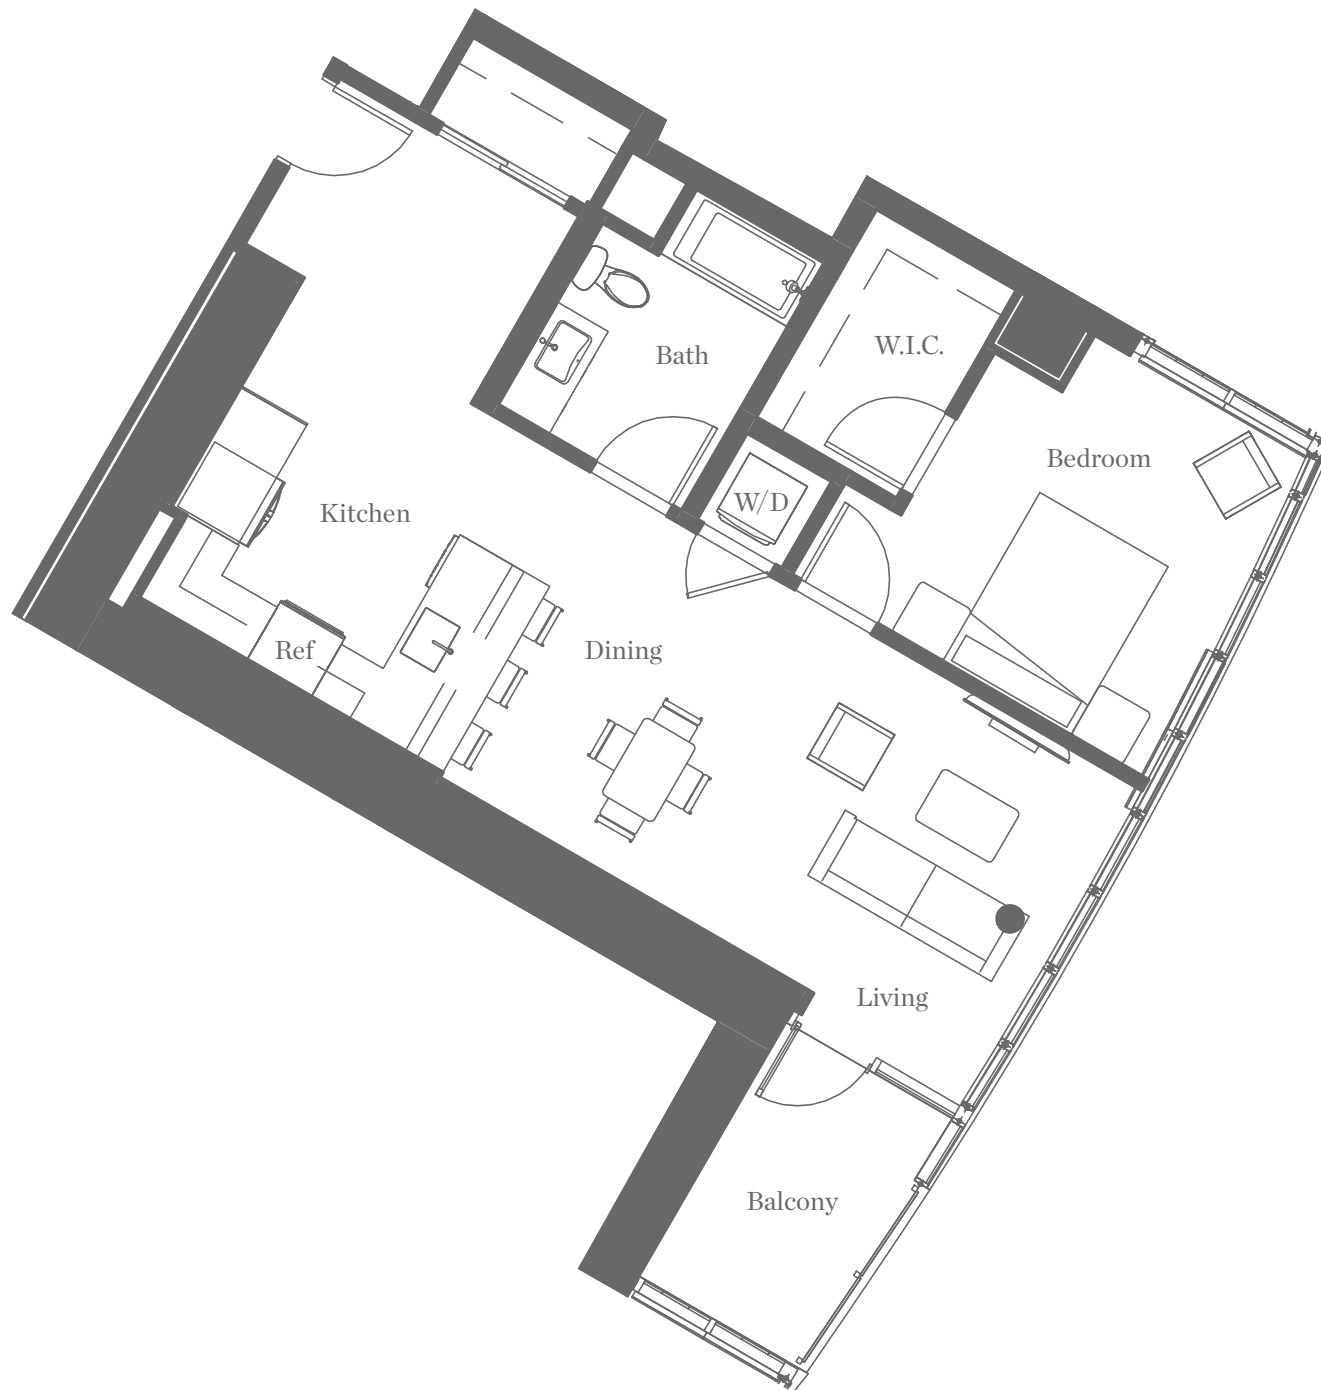

07

1 BEDROOM

1 BATHROOM

852 - 853 SQ. FT.

Residences

607, 707, 807, 907, 1007, 1107,
1207, 1407, 1507, 1607, 1707,
1807, 1907, 2007, 2107, 2207

Wilshire Boulevard

Sunset Place

KURVE

ON WILSHIRE

2801 Sunset Place Los Angeles, 90005

323 825 8783 KurveOnWilshire.com

Floor plans are artist's rendering. All dimensions are approximate. Actual product and specifications may vary in dimension or detail. Not all features are available in every apartment. Prices and availability are subject to change. Please see a representative for details.